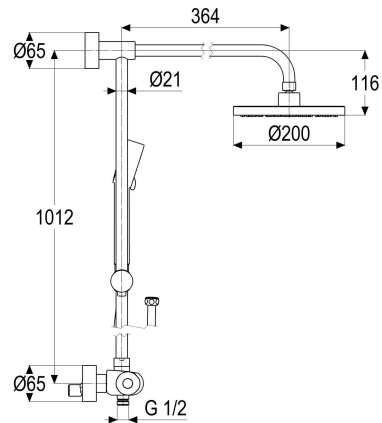

### EL54647-00010 THERMO SHOWER MIXER OMEGA\_400

#### Dimensioned drawing

#### Product description

Shower pipe thermostat  
chrome  
S-connectors 1/2"  
diverter ceramic, shut-off function  
outlet to shower 1/2"  
with water-bearing shower rod  
with ball joint  
protected against backflow  
suitable for instantaneous water heaters  
temperature control handle  
with hot water safety stop at 38 degree  
with shower set  
with mounted shower rod  
with adjustable shower holder

#### Tender specification

Shower pipe thermostat  
chrome  
maximum width 270 mm  
centre distance 135 - 165 mm  
S-connectors 1/2"  
diverter ceramic, shut-off function  
outlet to shower 1/2"  
thermo element and ceramic diverter  
materials in accordance with German  
Drinking Water Regulations and FEA  
hand shower Modern 5F  
rain shower round 200 mm  
for wall mounting  
with water-bearing shower rod  
with ball joint  
protected against backflow  
suitable for instantaneous water heaters  
temperature control handle  
with hot water safety stop at 38 degree  
with shower set  
with mounted shower rod  
with adjustable shower holder