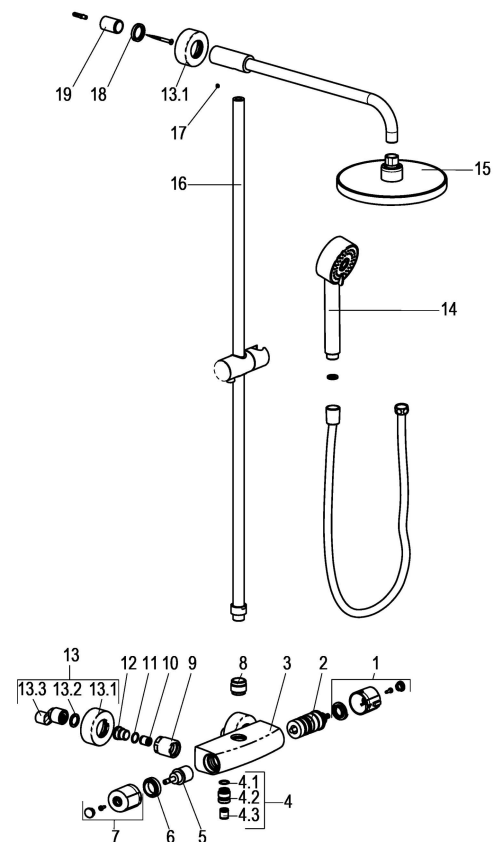

#### Dimensioned drawing

#### Product description

Shower pipe thermostat  
chrome  
S-connectors 1/2"  
diverter ceramic, shut-off function  
outlet to shower 1/2"  
with water-bearing shower rod  
with ball joint  
protected against backflow  
suitable for instantaneous water heaters  
temperature control handle  
with hot water safety stop at 38 degree  
with shower set  
with mounted shower rod  
with adjustable shower holder

#### Tender specification

Shower pipe thermostat  
chrome  
maximum width 270 mm  
centre distance 135 - 165 mm  
S-connectors 1/2"  
diverter ceramic, shut-off function  
outlet to shower 1/2"  
thermo element and ceramic diverter  
materials in accordance with German  
Drinking Water Regulations and FEA  
hand shower Modern 5F  
rain shower round 200 mm  
for wall mounting  
with water-bearing shower rod  
with ball joint  
protected against backflow  
suitable for instantaneous water heaters  
temperature control handle  
with hot water safety stop at 38 degree  
with shower set  
with mounted shower rod  
with adjustable shower holder

## Spare parts list

Pos.	Description	Article-No.
01	SH HANDLE THERMOSTAT TEMPERATURE	Z069995-00010
02	SH THERMO ELEMENT	Z009057-00000
04	SH SHOWER NIPPLE 1/2"	Z028908-00010
05	SH CERAMIC DIVERTER	Z009135-00000
06	SH SCREW CONNECTION FOR DIVERTER	Z009135-40010
07	SH CONTR. HANDLE THERMOSTAT ALPHA	Z069996-00010
10	SH CHECK VALVE	Z028901-00000
12	SH CONNECTION NIPPLE WITH O-RING	Z000148-00000
13	SH S-CONNECTOR 1/2" X 3/4"	Z012028-00010
14	SH HAND SHOWER QUADRAL III 1/2"	Z093113-00010
15	SH RAIN SHOWER QUADRAL	Z093215-00010