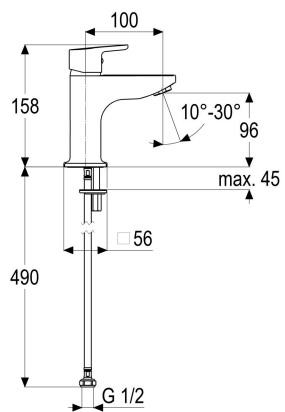

## Product data sheet

EL69022-00081 WASH BASIN MIXER OMEGA\_480

Product image

Dimensioned drawing

VPE: 1  
GTIN: 4020929183109

## Exploded drawing

## Spare parts list

Pos.	Description	Article-No.
01		Z069987-00080
04	SH CARTRIDGE FOR HIGH PRESSURE	Z009201-00000
06	SH SSR AERATOR CL. A	MF13959-00080
07	SH POP-UP WASTE COMPLETE	MF01126-00080
09	SH MOUNTING KIT M8 x 57MM	Z000606-00000

## Flow rate diagram