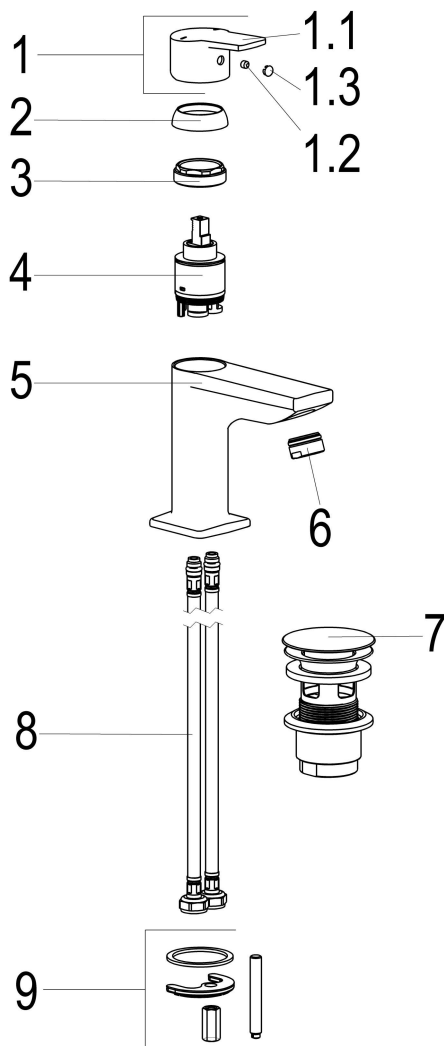

## Product data sheet

EL69022-00081 WASH BASIN MIXER OMEGA\_480

Product image

Dimensioned drawing

VPE: 1  
GTIN: 4020929183109

## Exploded drawing

## Spare parts list

Pos.	Description	Article-No.
01		Z069987-00080
04	SH CARTRIDGE FOR HIGH PRESSURE	Z009201-00000
06	SH SSR AERATOR CL. A	MF13959-00080
07	SH POP-UP WASTE COMPLETE	MF01126-00080
09	SH MOUNTING KIT M8 x 57MM	Z000606-00000

## Flow rate diagram