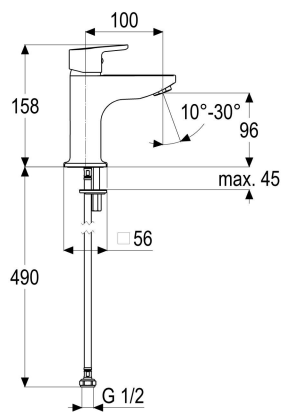

Product data sheet

EL69022-00141 WASH BASIN MIXER OMEGA_480

Product image

Dimensioned drawing

VPE: 1
GTIN: 4020929183123

Product data sheet

Exploded drawing

Spare parts list

Pos.	Description	Article-No.
01		Z069987-00140
04	SH CARTRIDGE FOR HIGH PRESSURE	Z009201-00000
06	SH SSR AERATOR CL. A	MF13959-00140
07	SH POP-UP WASTE COMPLETE	MF01126-00140
09	SH MOUNTING KIT M8 x 57MM	Z000606-00000

Flow rate diagram