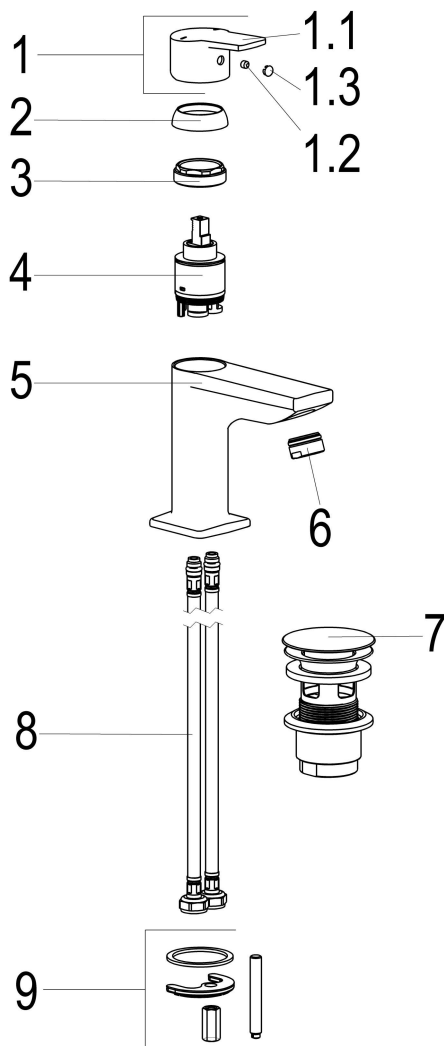

Product data sheet

EL69022-00141 WASH BASIN MIXER OMEGA_480

Product image

Dimensioned drawing

VPE: 1
GTIN: 4020929183123

Product data sheet

Exploded drawing

Spare parts list

Pos.	Description	Article-No.
01		Z069987-00140
04	SH CARTRIDGE FOR HIGH PRESSURE	Z009201-00000
06	SH SSR AERATOR CL. A	MF13959-00140
07	SH POP-UP WASTE COMPLETE	MF01126-00140
09	SH MOUNTING KIT M8 x 57MM	Z000606-00000

Flow rate diagram