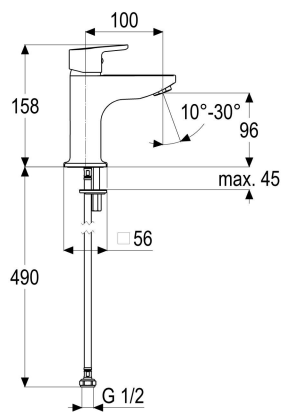

Product data sheet

EL69022-00281 WASH BASIN MIXER OMEGA_480

Product image

Dimensioned drawing

VPE: 1
GTIN: 4020929183147

Product data sheet

Exploded drawing

Spare parts list

Pos.	Description	Article-No.
01		Z069987-00280
04	SH CARTRIDGE FOR HIGH PRESSURE	Z009201-00000
06		Z013959-00280
07		Z001126-00280
09	SH MOUNTING KIT M8 x 57MM	Z000606-00000

Flow rate diagram