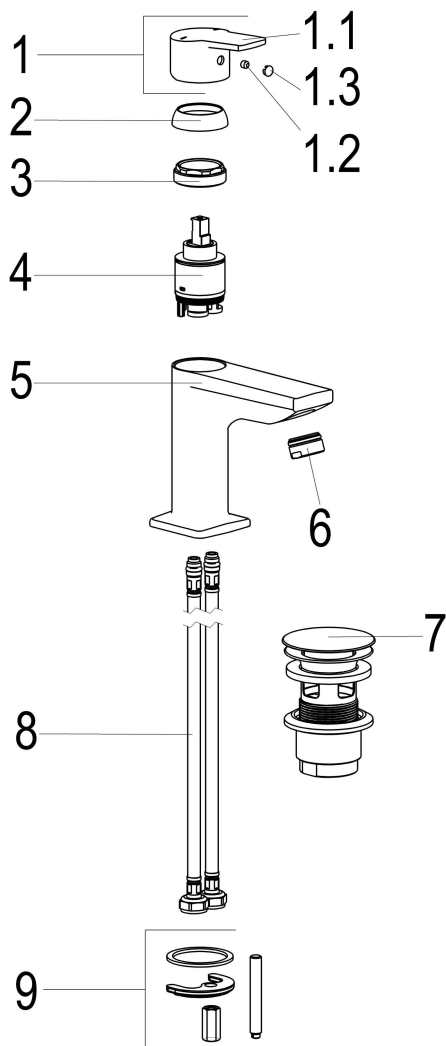

Product data sheet

EL69022-00281 WASH BASIN MIXER OMEGA_480

Product image

Dimensioned drawing

VPE: 1
GTIN: 4020929183147

Product data sheet

Exploded drawing

Spare parts list

Pos.	Description	Article-No.
01		Z069987-00280
04	SH CARTRIDGE FOR HIGH PRESSURE	Z009201-00000
06		Z013959-00280
07		Z001126-00280
09	SH MOUNTING KIT M8 x 57MM	Z000606-00000

Flow rate diagram