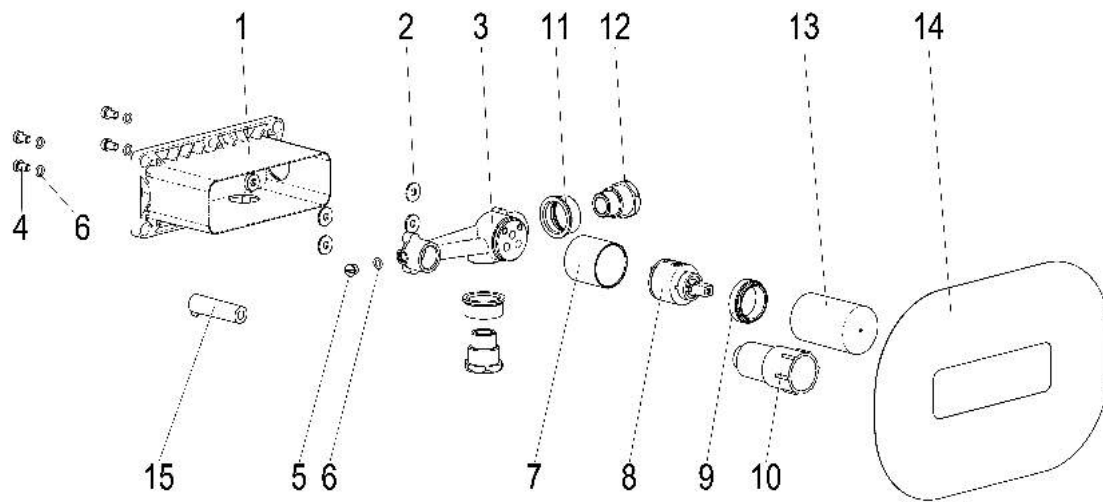

Product data sheet

Exploded drawing

Spare parts list

Pos.	Description	Article-No.
08	SH CARTRIDGE FOR HIGH PRESSURE	Z009200-00000
09	SH SCREW CONNECTION TO LINE 62	Z009111-00000
10	SH PROTECTION CAP 1/2"	Z000467-00000