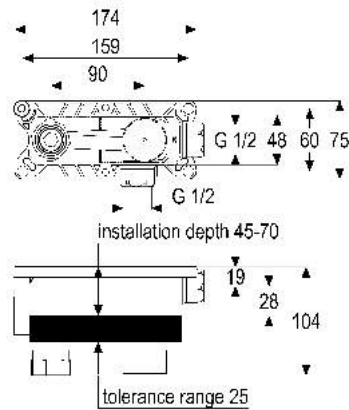

## Product data sheet

EL69008-00000 CONC. BODY TEC-BOX\_WT OMEGA\_450

### Dimensioned drawing

### Product description

Conc. body Tec-box wash basin 1/2"  
thread connection 1/2"  
installation depth 47-72 mm  
with installation depth compensation  
sealing collar and noise isolation  
with protection cap

### Tender specification

Conc. body Tec-box wash basin 1/2"  
thread connection 1/2"  
installation depth 47-72 mm  
cartridge 35 mm  
with hot water limiter  
materials in accordance with German  
Drinking Water Regulations and FEA  
mounting for control right  
conc. shower mixer with elbow connection  
with installation depth compensation  
sealing collar and noise isolation  
with protection cap  
optional accessories with spacer sleeves for  
rear panel installation